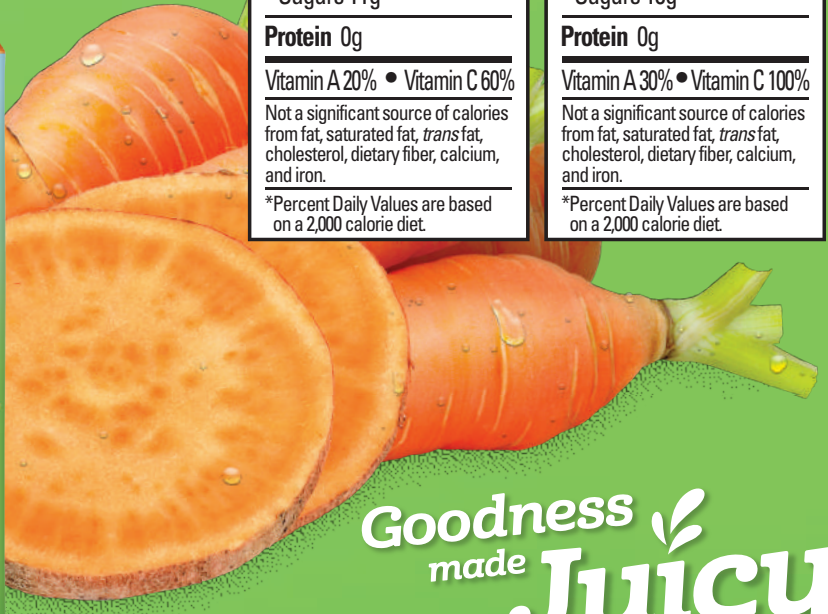

Total Carb. 20g 7%

Sugars 18g

Protein 0g

Vitamin A 30% • Vitamin C 100%

Not a significant source of calories from fat, saturated fat, *trans* fat, cholesterol, dietary fiber, calcium, and iron.

*Percent Daily Values are based on a 2,000 calorie diet.

New!
6.75 oz Size

Goodness
made **Juicy**®

10 fl oz

#1 Kids 100% Juice Brand*

- 🌿 100% Juice
- 🌿 120% Vitamin C per serving**
- 🌿 No added sugar
- 🌿 No high fructose corn syrup
- 🌿 Perfect size for younger consumers
- 🌿 Resealable great for on-the-go consumption

*IRI MULO 26 weeks ending 8/7/16.

† Brand Health Tracker 2017.

**per 10 fl oz serving.

JUICY JUICE 100% Juice 48 oz bottles

Product Description	Item #	Case UPC	Selling Unit UPC	Selling Unit Specs			Case Specs						Pallet Specs (measured by load)						
				Length (inches)	Width (inches)	Height (inches)	Length (inches)	Width (inches)	Height (inches)	Cube (feet)	Gross Weight	Cases per Truck	Length (inches)	Width (inches)	Height (inches)	Cases per Layer	Layers per Pallet	TOTAL per Pallet	Pallets per Truck
JUICY JUICE Apple 48oz	52539	108 89497 52539 3	8 89497 27525 8	4.250	4.250	9.200	17.250	8.688	9.000	.781	28.800	1,300	48.000	40.000	54.400	10	5	50	26
JUICY JUICE Cherry 48oz	17309	108 89497 17309 4	8 89497 24298 4	4.250	4.250	9.200	17.250	8.688	9.000	.781	28.800	1,300	48.000	40.000	54.400	10	5	50	26
JUICY JUICE Fruit Punch 48oz	31609	108 89497 31609 5	8 89497 32710 0	4.250	4.250	9.200	17.250	8.688	9.000	.781	28.800	1,300	48.000	40.000	54.400	10	5	50	26
JUICY JUICE Grape 48oz	52552	108 89497 52552 7	8 89497 27215 8	4.250	4.250	9.200	17.250	8.688	9.000	.781	28.800	1,300	48.000	40.000	54.400	10	5	50	26
JUICY JUICE Kiwi Strawberry 48oz	88342	108 89497 88342 9	8 89497 88501 3	4.250	4.250	9.200	17.250	8.688	9.000	.781	28.800	1,300	48.000	40.000	54.400	10	5	50	26
JUICY JUICE Orange Tangerine 48oz	52499	108 89497 52499 5	8 89497 27249 3	4.250	4.250	9.200	17.250	8.688	9.000	.781	28.800	1,300	48.000	40.000	54.400	10	5	50	26